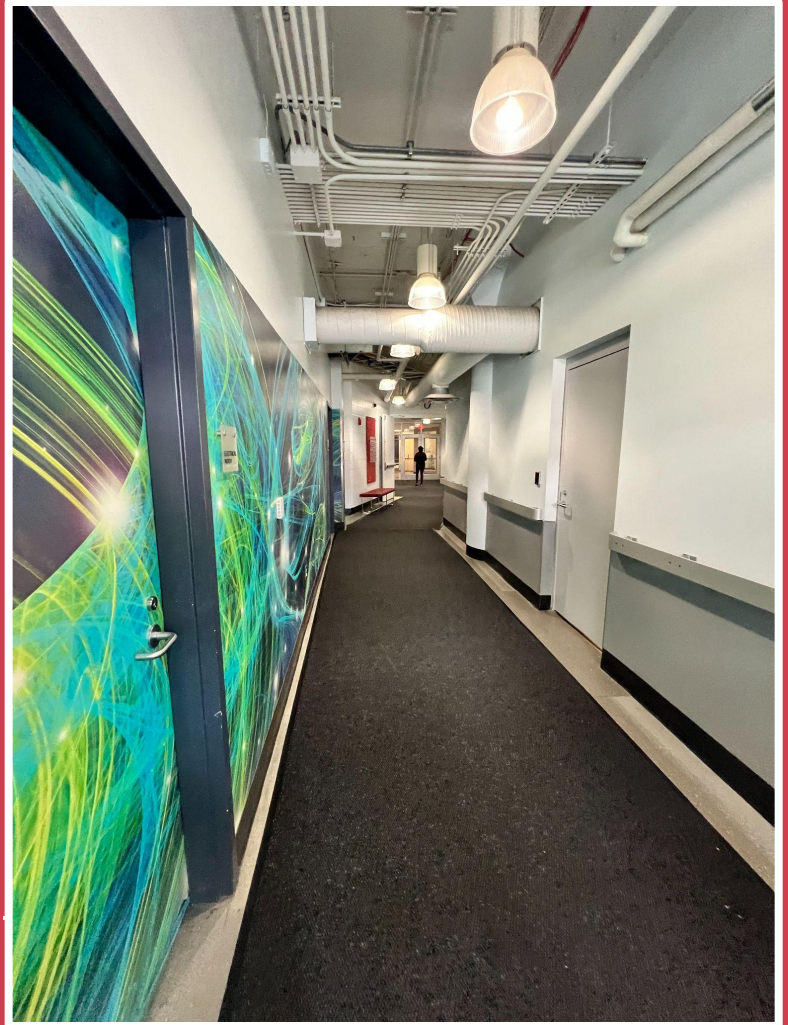

**Family Day
Know Before
You Go
Guide**

**BorderLight Theatre
Festival**

Enter from Dodge Court
(back entrance)

I will walk through the double doors when I enter from Dodge Court.

When I walk through the first double doors, I will see another set of doors to walk through.

After walking through the double doors, I will walk through the hallway with blue and green wallpaper on the left side.

We will keep walking down the hallway until we see a pair of double doors.

After I walk past the double doors, I will see a seating area to my left. I will walk straight past the seating area and go to the second set of double glass doors with red coat assistance.

After I walk past the second set of double doors, I will walk through a long hallway. On the left side, I will see posters and to the right, I will see a studio.

I will continue walking down the hallway until I reach a large open room.